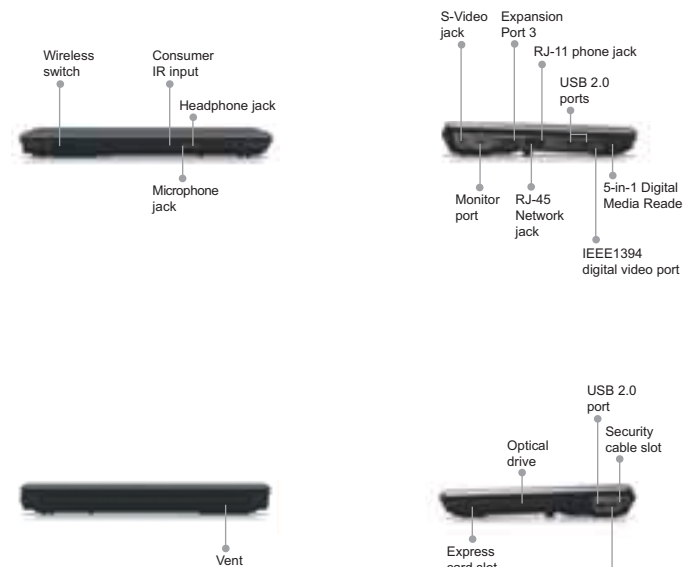

Compaq Presario V6200 series Notebook PC

Compaq recommends Windows Vista™ Home Premium

Specifications*

Printed on January 2007

Compaq Presario V6200 series Notebook PC Accessories

HP xb3000 notebook expansion base
Enjoy the comfort of a desktop experience with the convenience of a notebook.

HP Notebook QuickDock
Stay connected to everything—power, peripherals, entertainment and Network—with a single cable*. Say hi to a cleaner and neater work area with the HP QuickDock that works right out of the box.

HP 12-cell and 6-cell battery
Double your battery life and do more on the go. With the extended battery performance in your bag, you will always be prepared for anything.